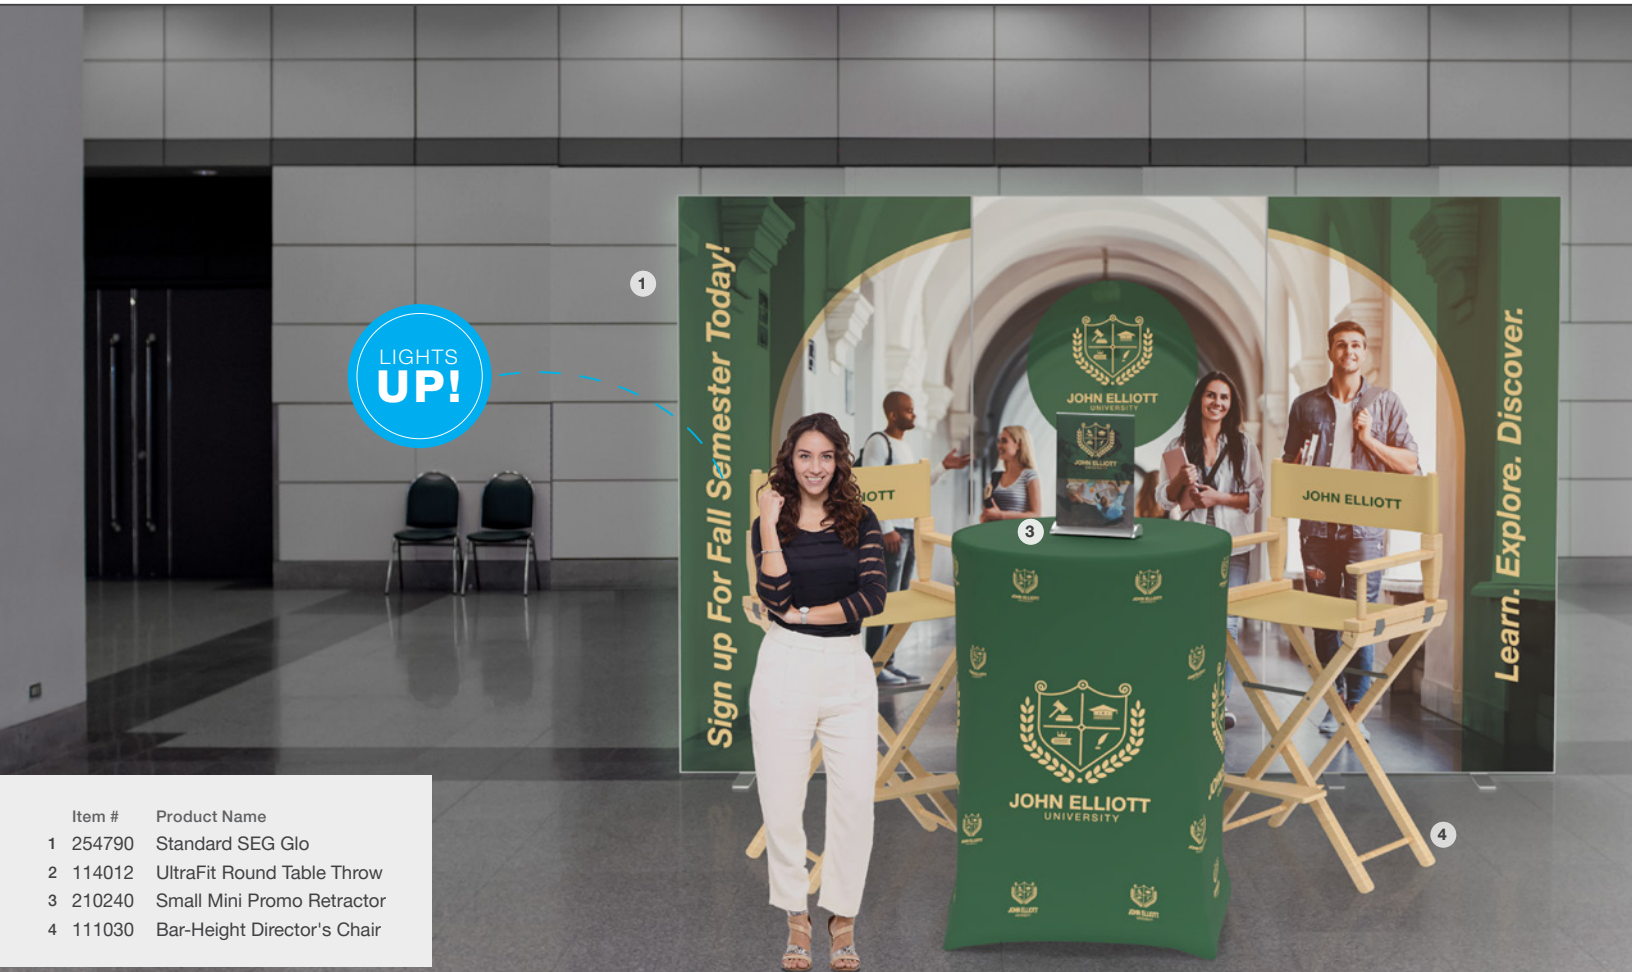

GENERATE OPPORTUNITIES AND CREATE BRAND AWARENESS

Scan to view booth in 3D.

Item #	Product Name
1	256239 8'W x 72"H EuroFit™ Straight Wall
2	108261 6' Deluxe Table Throw
3	263245 Flex Banner Display with Lit Racks
4	AF0021 20L Mini Fridge

Item #	Product Name
1	254790 Standard SEG Glo
2	114012 UltraFit Round Table Throw
3	210240 Small Mini Promo Retractor
4	111030 Bar-Height Director's Chair