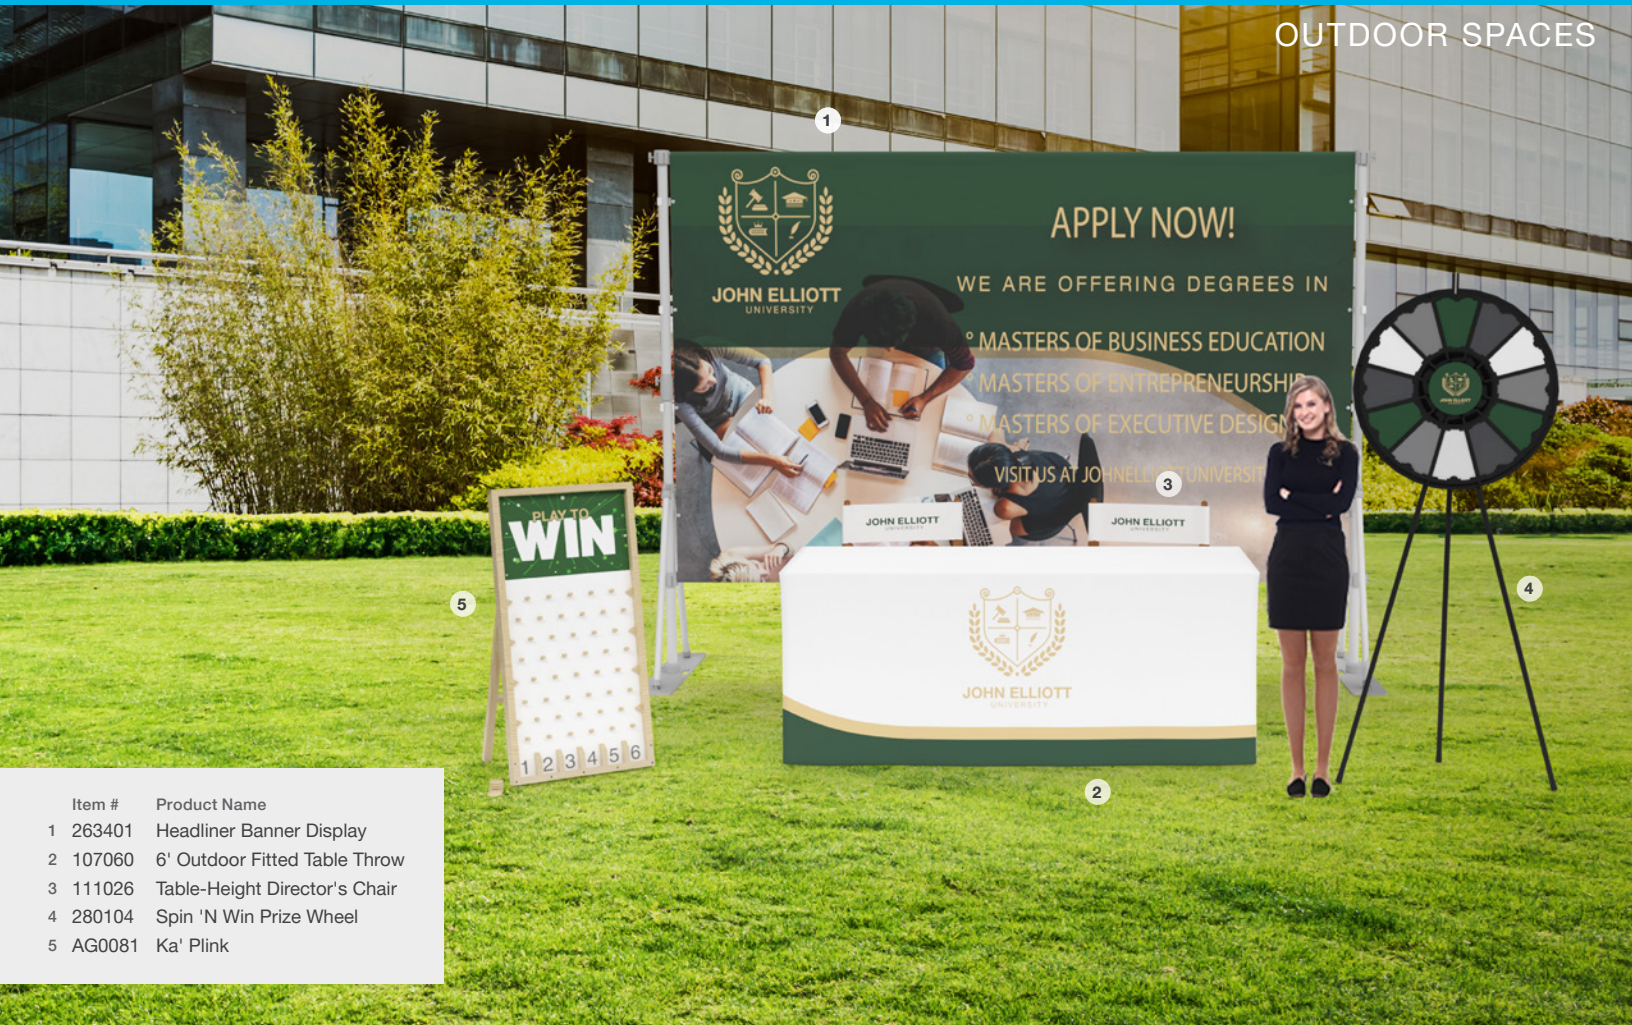

Item #	Product Name
1	263401 Headliner Banner Display
2	107060 6' Outdoor Fitted Table Throw
3	111026 Table-Height Director's Chair
4	280104 Spin 'N Win Prize Wheel
5	AG0081 Ka' Plink

AND IMPACTFUL EXPERIENCE

Scan to view booth in 3D.

Item #	Product Name
1	240809 6' x 6' Deluxe Tent
2	240912 6' Full Wall
3	240857 6' Deluxe Half Wall
4	264260 Parking Pal
5	107060 6' Outdoor Fitted Table Throw
6	191732 7.5' Blade Value Sail Sign
7	240522 Deluxe Tent Mount