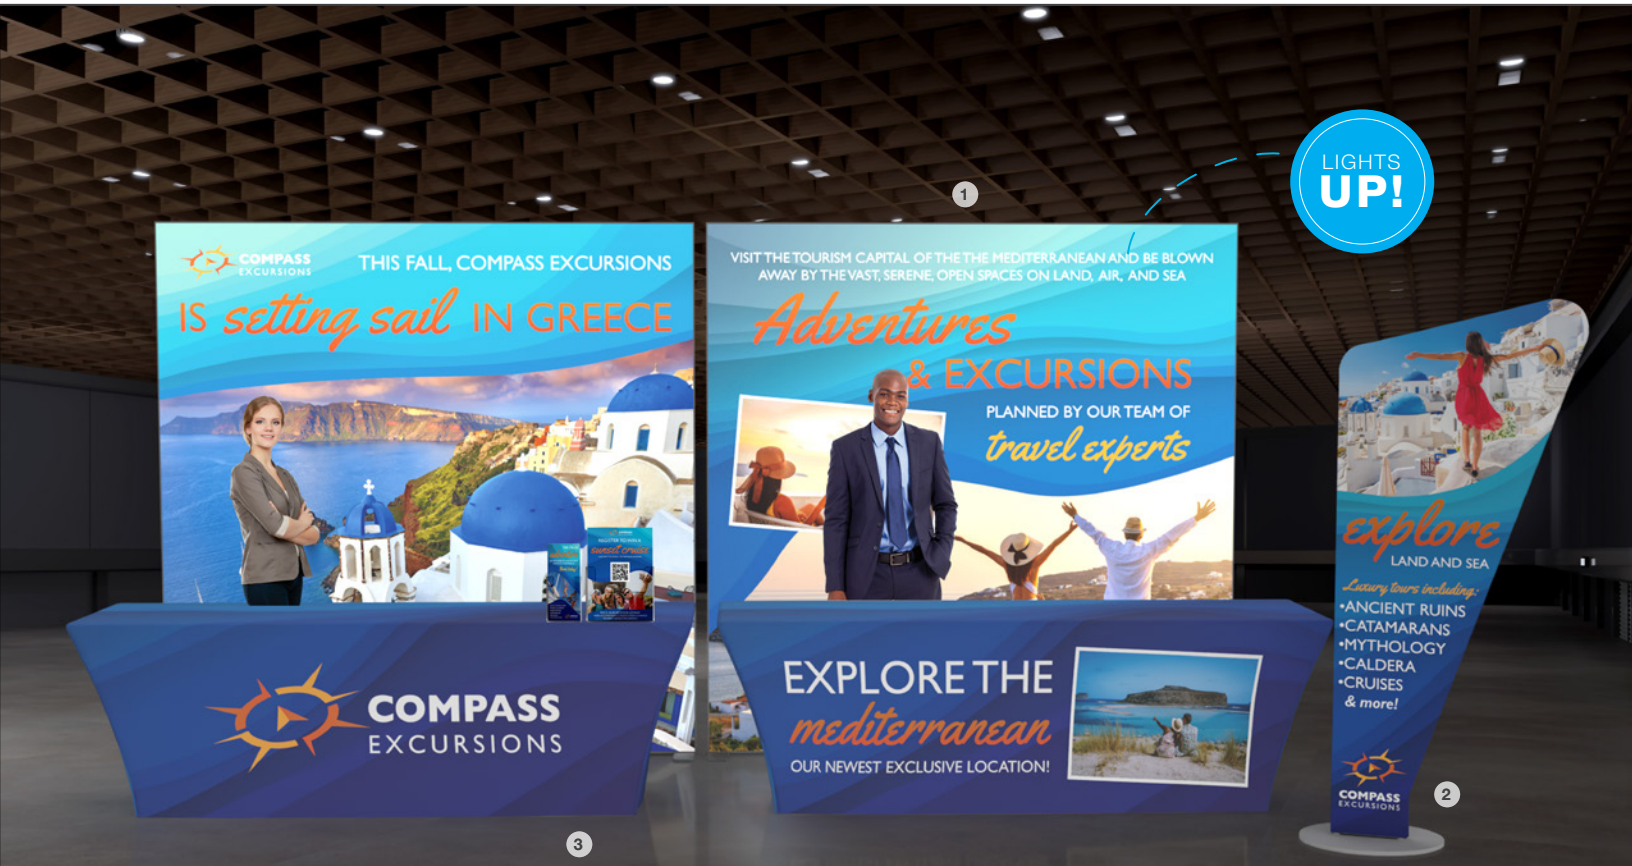

Item #	Product Name	Item #	Product Name
1	254840 8'W Premier SEG Glo	2	256550 80"H EuroFit™ Angle Banner Display
3	114018 8' UltraFit Curve Table Throw