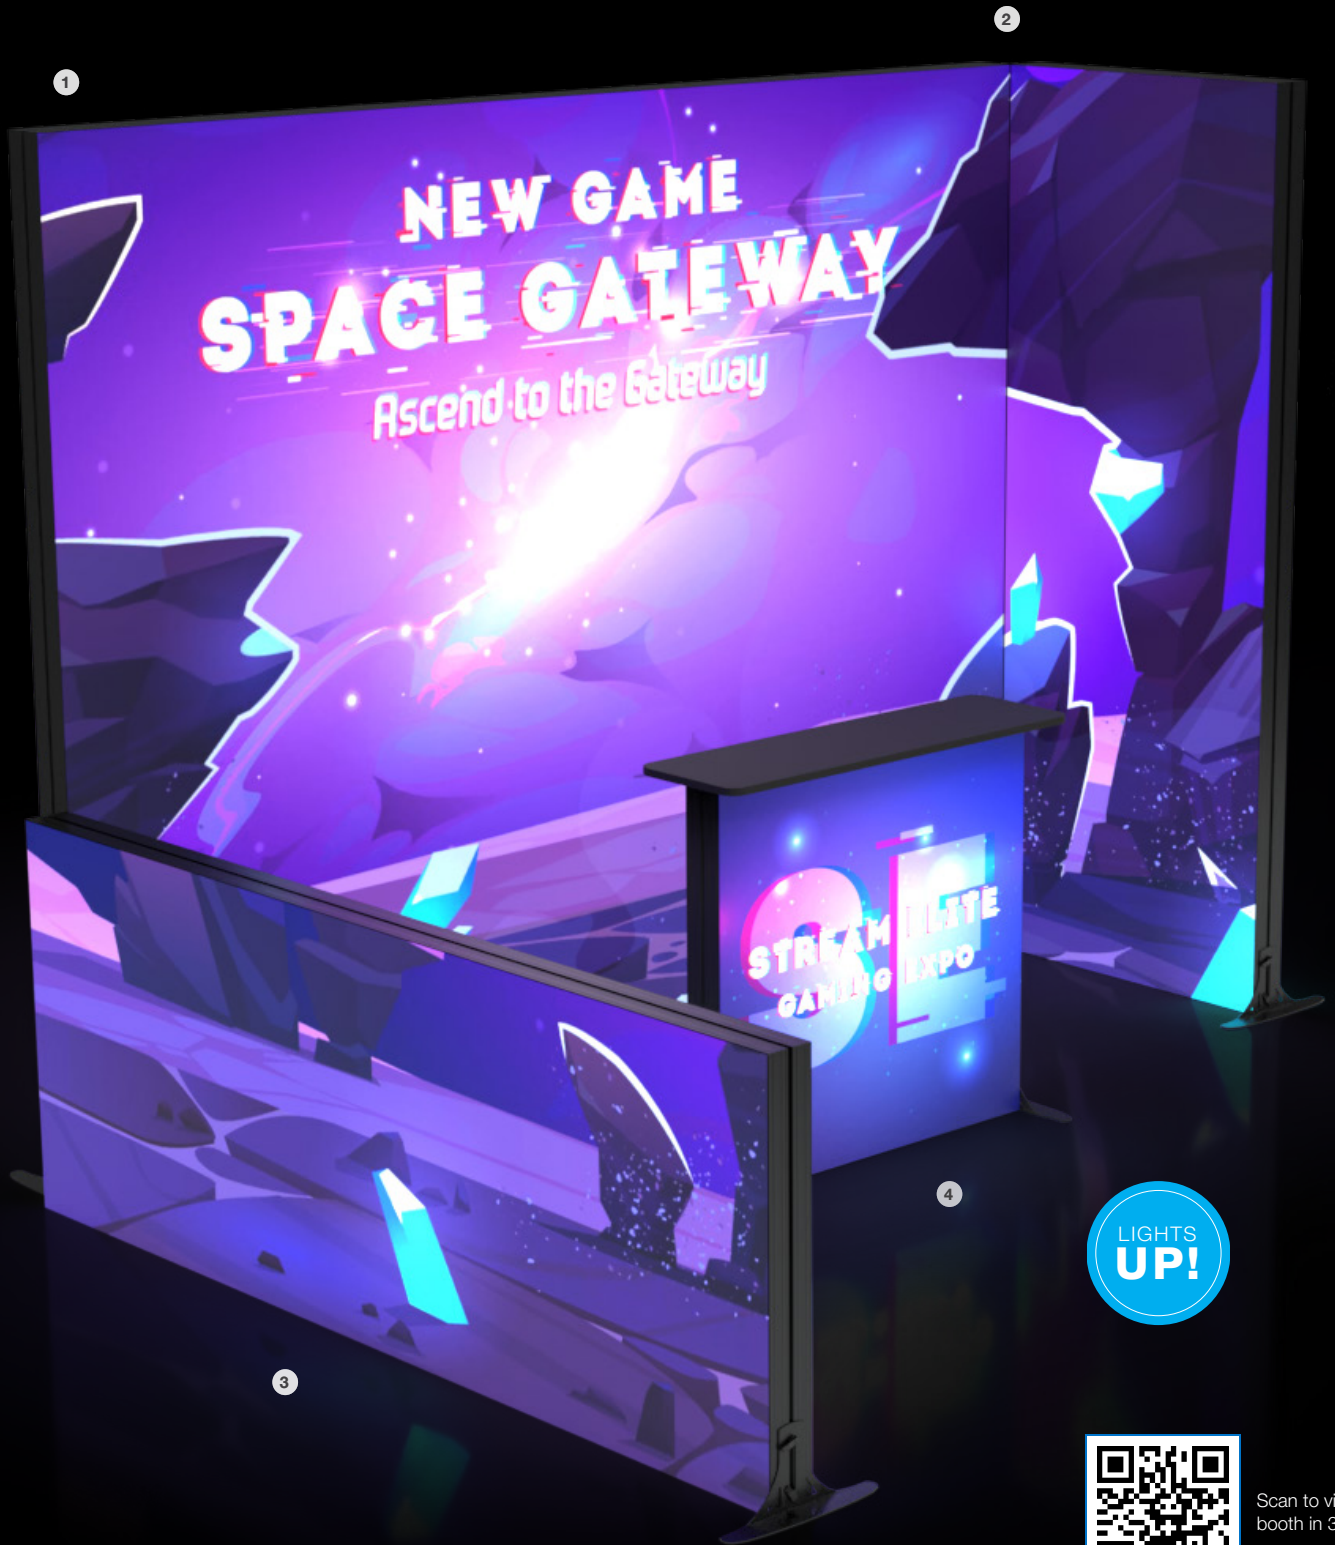

Scan to view booth in 3D.

Item #	Product Name
1	255318 10'W x 8'H Astra Wall
2	255351 Astra 90° Connector Set
3	255312 3'W x 8'H Astra Wall
4	255390 Astra Counter