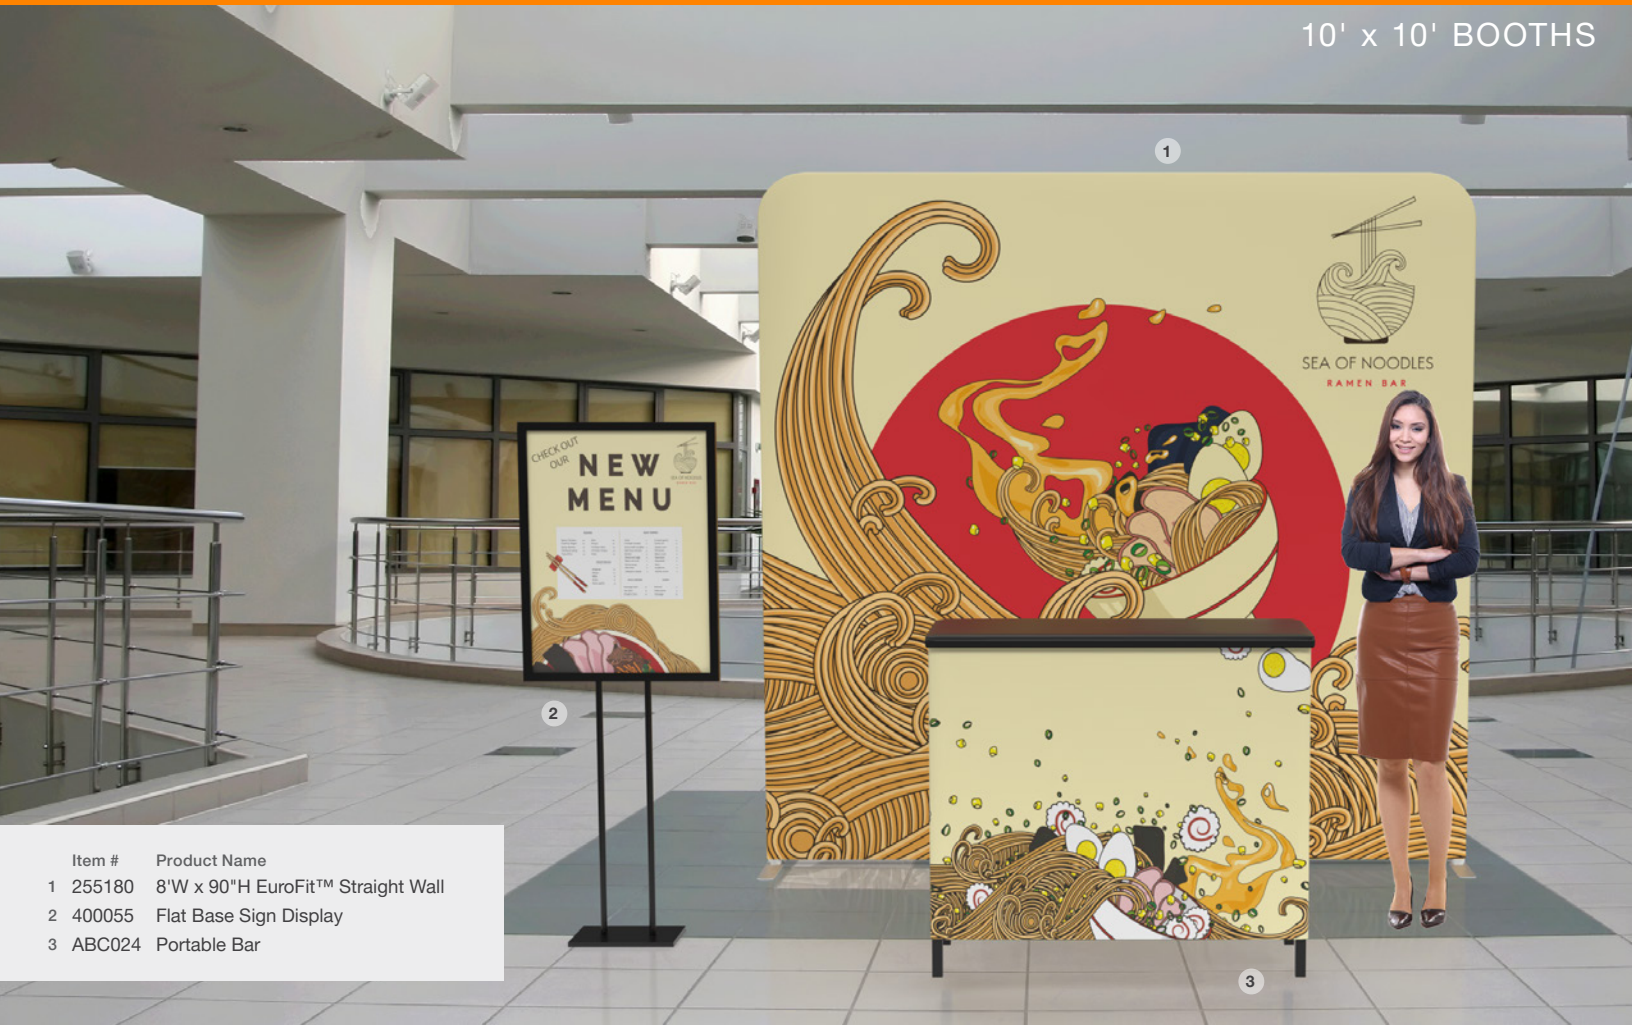

- A Standard 10' x 10' or Inline exhibit space shares a common back wall and/or side(s) with other exhibits with only one side exposed to the aisle.
- These exhibit spaces can be purchased individually or consecutively to make a space that is 10' x 20', 10' x 30', 10' x 40', etc.
- Other booth sizes, such as islands and peninsulas, are also available.

# 10' x 10' BOOTHS

Item #	Product Name
1	338024 Deluxe GeoMetrix 9-Quad Frame
2	342060 Deluxe GeoMetrix 9-Quad Back Wall
3	338050 Deluxe GeoMetrix Internal Shelf
4	257055 42" CounterPop
5	230025 Easy View Literature Display
6	230027 Easy View Decal

ATTRACT  
THE IDEAL  
AUDIENCE TO  
YOUR EXHIBIT

Scan to view  
booth in 3D.

Item #	Product Name
1	341008 10'W Straight Splash with Face Graphic
2	263126 31.5"W x 79"H Euro-X Banner Display
3	108201 6' LazerLine Table Throw
4	254603 2'W x 4'H EuroFit™ Tabletop Straight Wall