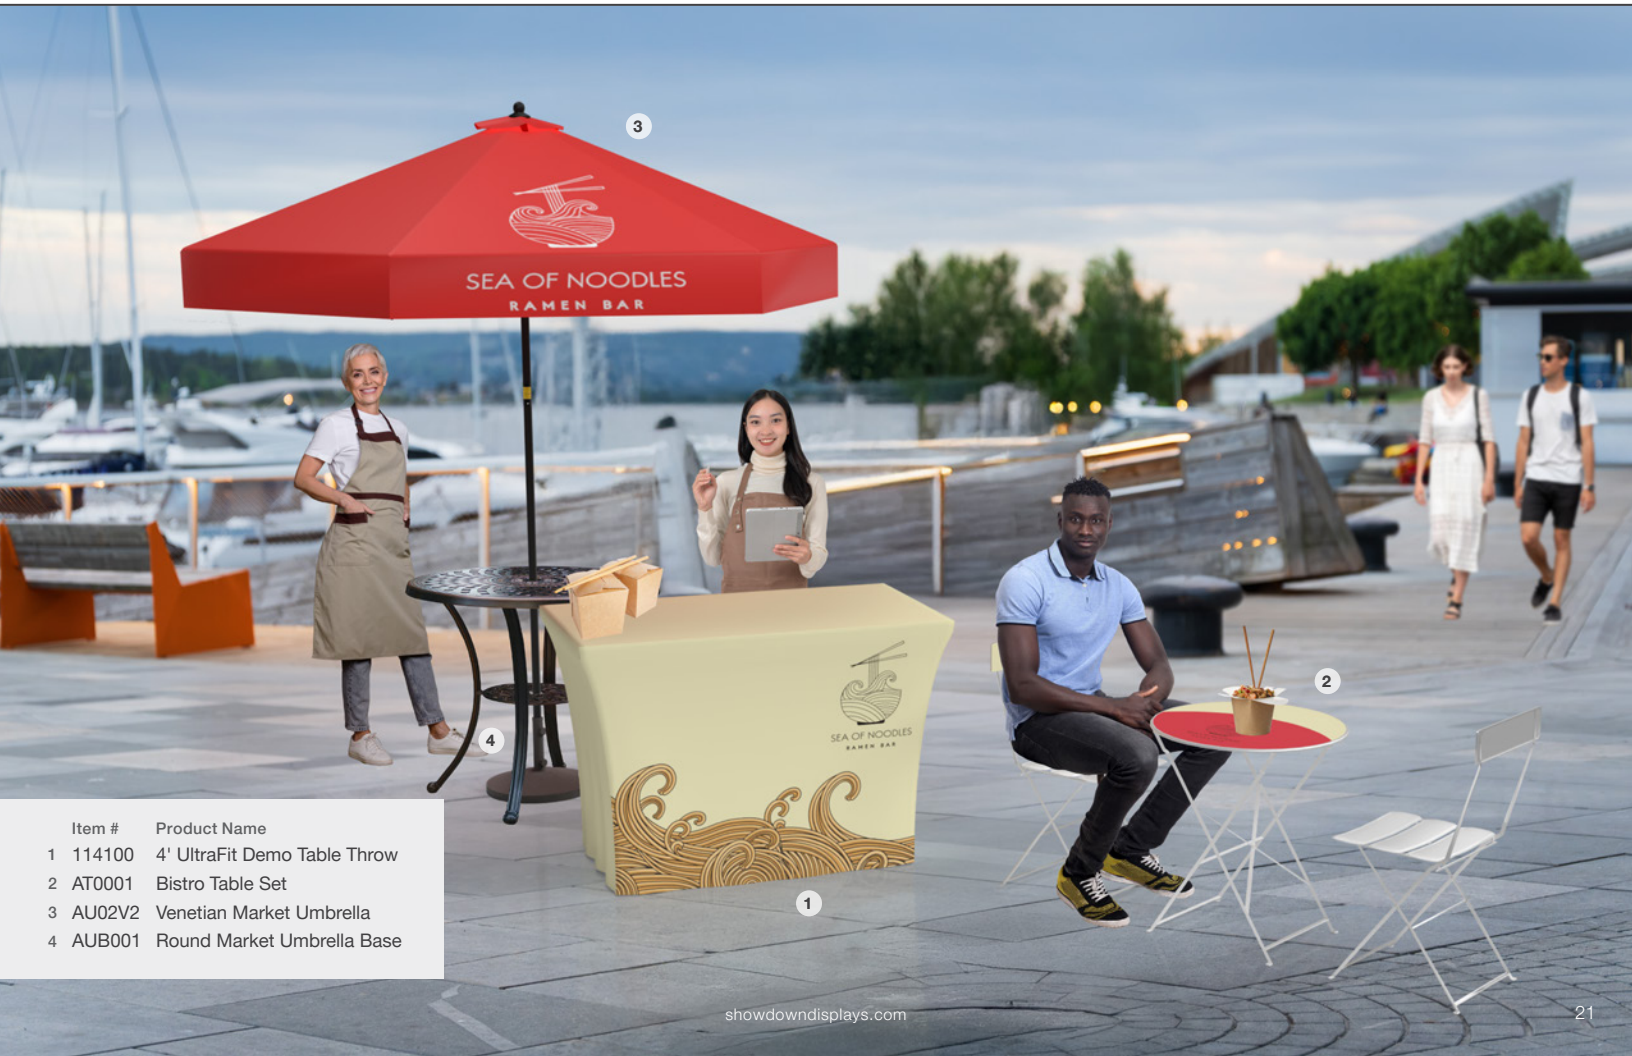

Item #	Product Name
1	114100 4' UltraFit Demo Table Throw
2	AT0001 Bistro Table Set
3	AU02V2 Venetian Market Umbrella
4	AUB001 Round Market Umbrella Base